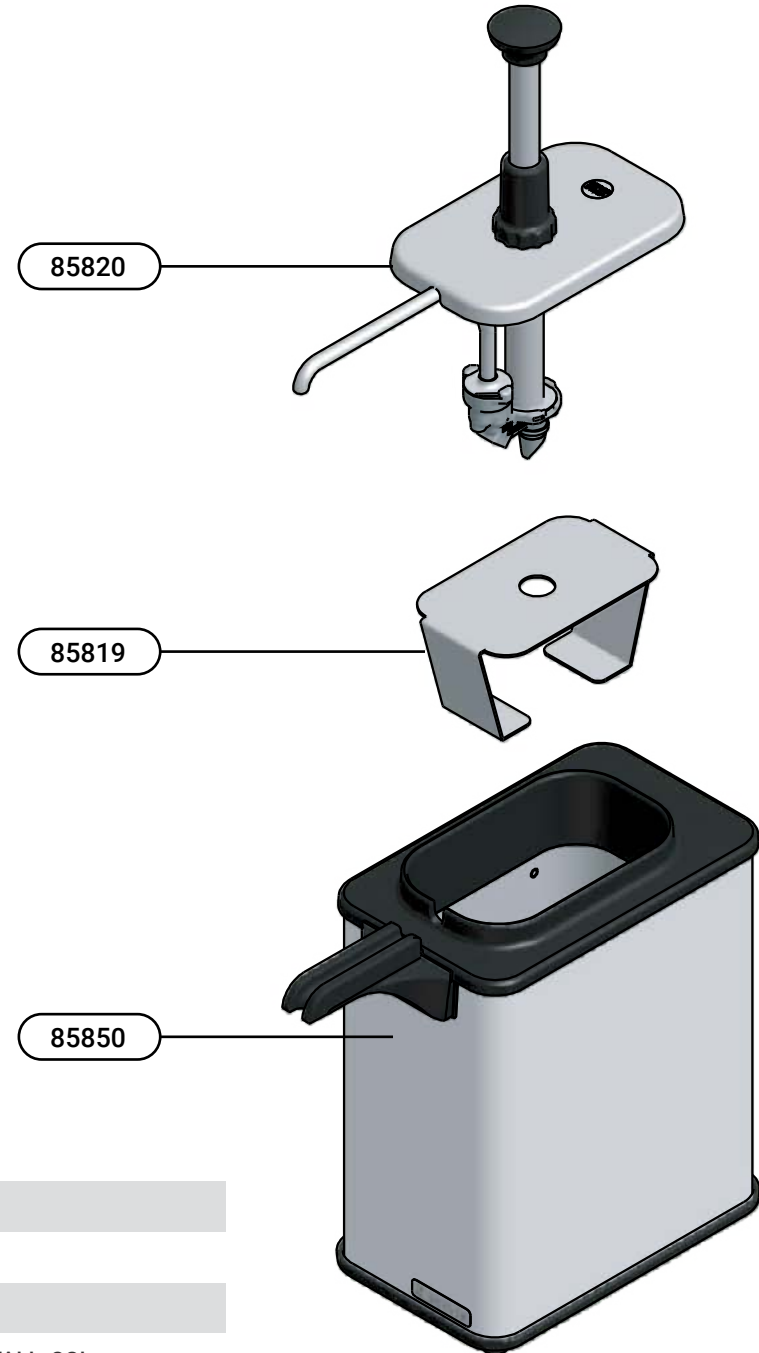

85790

EZ Topper Tall, Single, Adjustable Thermostat

Complete View for Reference

PART	QTY	DESCRIPTION
85820	1	FOUNTAIN PUMP EZT
85819	1	SUPPORT, POUCH
85850	1	BASE ONLY FOR EZ TOPPER, TALL, SGL