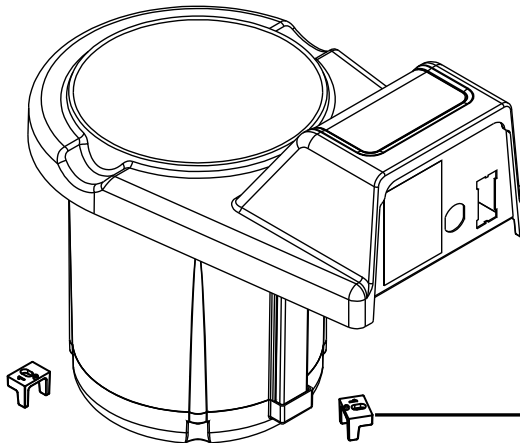

SERVER

• E S S E N T I A L S •

262.628.5600 | 800.558.8722
spsales@server-products.com

87770 ConserveWell Drop-In

Complete View for Reference

PAN LINER
87774

PAN
87771

BUSHING, STRAIN RELIEF
11201

ROCKER SWITCH
04544

LOCATOR BLOCK HARDWARE
Two Sets Supplied:
#1 BLUE LOCATOR BLOCKS (QTY 3) 87785
#2 RED LOCATOR BLOCKS (QTY 3) 87786

CORD GUARD
87795

ANTI-ROTATIONAL FOOT
81058

SILICONE ELEMENT
87781

THERMAL CUT-OUT
11652