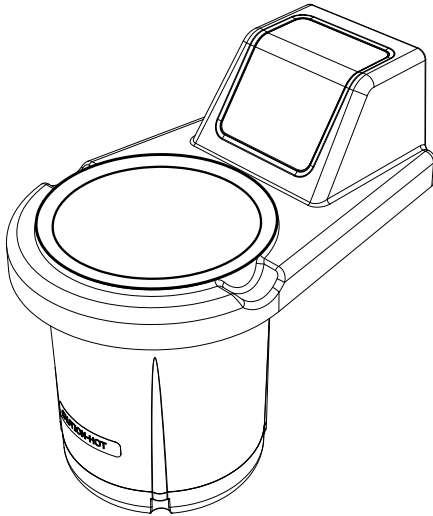

262.628.5600 | 800.558.8722
spsales@server-products.com

87760 ConserveWell Drop-In

Complete View for Reference