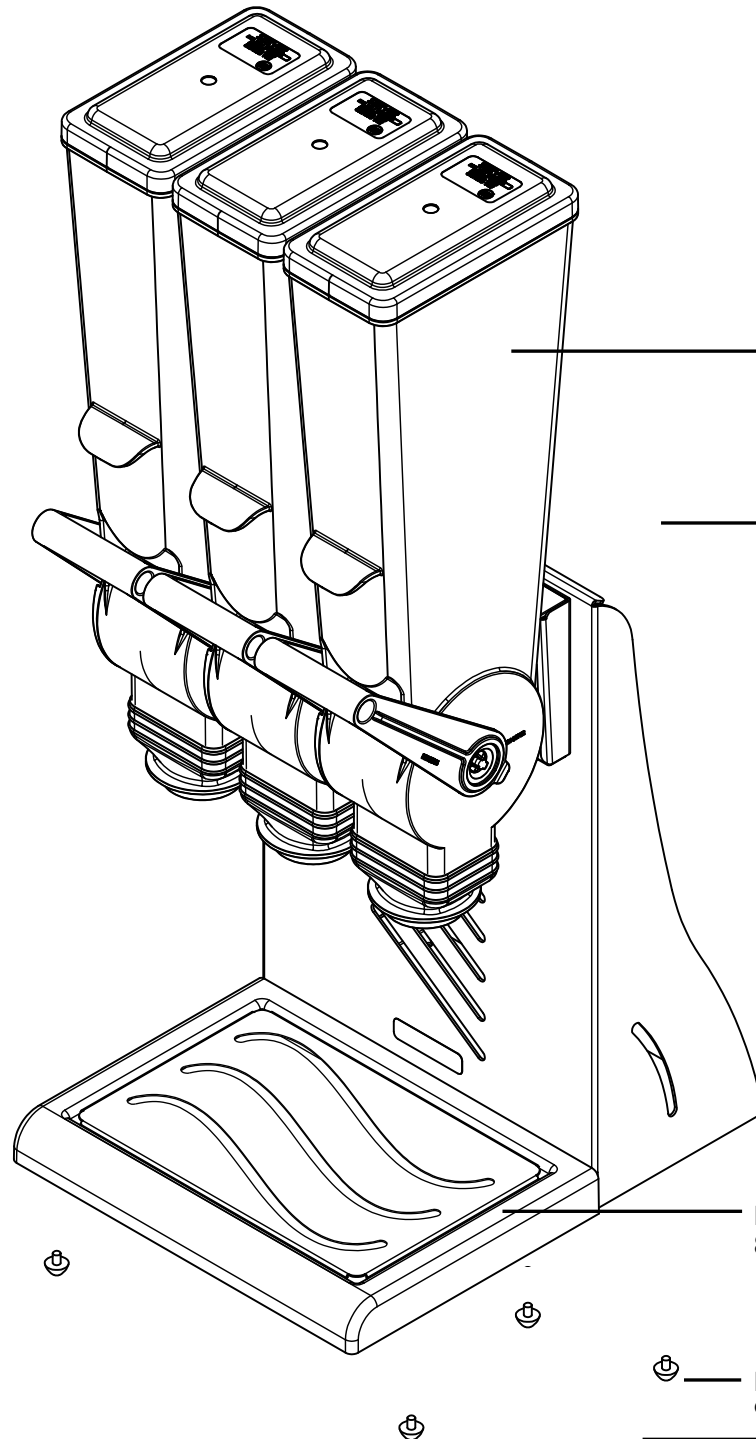

SERVER

• E S S E N T I A L S •

262.628.5600 | 800.558.8722
spsales@server-products.com

100943

SlimLine 2L Triple
Countertop
Custom

CONTAINS
QTY. 3 OF
SLIMLINE
DFD-2L
100954

SLIMLINE
TRIPLE STAND
88819

DRIP TRAY & COVER
88738

FOOT (4)
92098